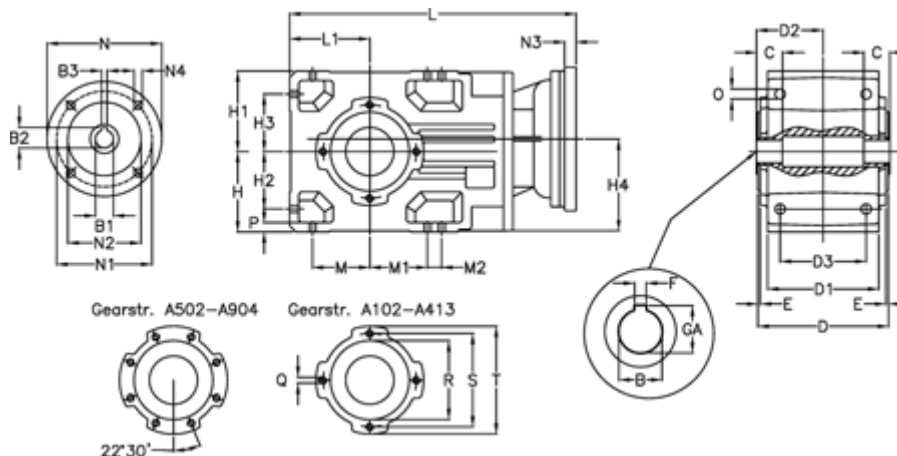

Article number: 29600200734225
 Description: Bevel helical gearbox
 A202UH35-7,3-P71B5

Measures

B = 35	D3 = 90	H3 = 60.0	N1 = 130	S = 115
B1 = 14	Description = A202UH35-xx-P71 B5	H4 = 93.0	N2 = 110	T = 140
B2 = 16.3	E = 3.0	L = 306.0	N3 = 0	
B3 = 5	F = 10	L1 = 80	N4 = M8x16	
C = 22	GA = 38.3	M = 60.0	O = 9.5	
D = 136	H = 80	M1 = 60.0	P = 9	
D1 = 110	H1 = 80	M2 = 0	Q = M8x15	
D2 = 70.0	H2 = 60.0	N = 160	R = 95	